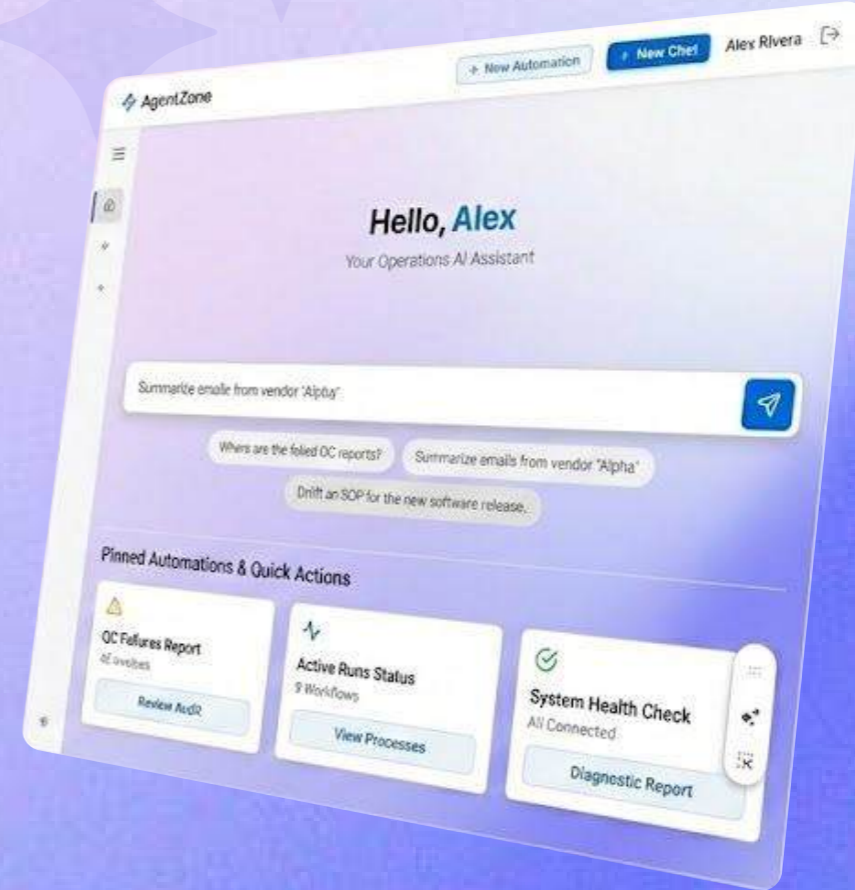

## What is AgentZone?

AgentZone delivers industry-ready intelligent agents that plug directly into your business systems and workflows. Everything runs securely inside your Google Cloud environment.

Agents learn your company's operations, documents, and processes through adaptive AI onboarding, giving you an enterprise-level automation layer without enterprise complexity.